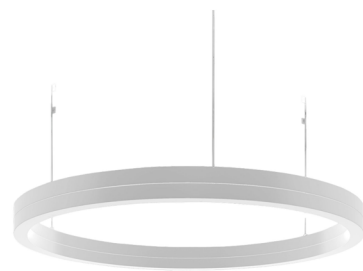

Baldachin inkl. Betriebsgerät nicht dimmbar

Für Aufbaumontage

Art.-Nr.	Bezeichnung	Farbe	zu Typ	Steuerung	CHF/Stk.
10192	Baldachin	weiss-matt	IN/DOWN 7, 9, 14	On/Off	275.50
10190	Baldachin	schwarz	IN/DOWN 7, 9, 14	On/Off	275.50
10188	Baldachin	rosé-gold	IN/DOWN 7, 9, 14	On/Off	345.50
10186	Baldachin	nickel	IN/DOWN 7, 9, 14	On/Off	345.50
10184	Baldachin	gold	IN/DOWN 7, 9, 14	On/Off	345.50
10182	Baldachin	bronze	IN/DOWN 7, 9, 14	On/Off	345.50
10193	Baldachin	weiss-matt	DOWN 24	On/Off	370.50
10191	Baldachin	schwarz	DOWN 24	On/Off	370.50
10189	Baldachin	rosé-gold	DOWN 24	On/Off	446.90
10187	Baldachin	nickel	DOWN 24	On/Off	446.90
10185	Baldachin	gold	DOWN 24	On/Off	446.90
10183	Baldachin	bronze	DOWN 24	On/Off	446.90
10231	Baldachin	weiss-matt	UP&DOWN 7, 9, 14	On/Off	411.50
10229	Baldachin	schwarz	UP&DOWN 7, 9, 14	On/Off	411.50
10227	Baldachin	rosé-gold	UP&DOWN 7, 9, 14	On/Off	500.50
10225	Baldachin	nickel	UP&DOWN 7, 9, 14	On/Off	500.50
10223	Baldachin	gold	UP&DOWN 7, 9, 14	On/Off	500.50
10221	Baldachin	bronze	UP&DOWN 7, 9, 14	On/Off	500.50
10230	Baldachin	weiss-matt	UP&DOWN 24	On/Off	567.50
10228	Baldachin	schwarz	UP&DOWN 24	On/Off	567.50
10226	Baldachin	rosé-gold	UP&DOWN 24	On/Off	658.50
10224	Baldachin	nickel	UP&DOWN 24	On/Off	658.50
10222	Baldachin	gold	UP&DOWN 24	On/Off	658.50
10220	Baldachin	bronze	UP&DOWN 24	On/Off	658.50